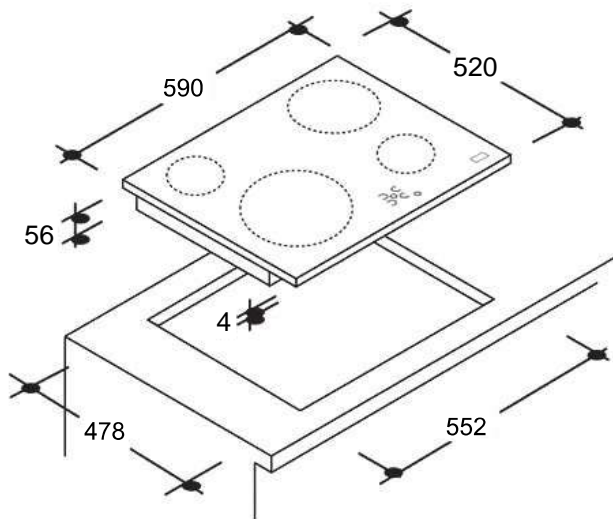

CANDY

CH64CCB

VITROCERAMIC

Brand	Candy
Product Code	33801793
Description	CH64CCB
EAN	8016361954878
Made In	TURKEY
Electrical connection rating (W)	6500W
Type of control setting devices	BASE 1
Number of power levels	10
Location of control panel	FRONTAL
Basic surface material	Vitroceramic
Color of surface	Black
Type of frame	no frame
Glass Finishing	Cut Glass
Color of frame	no
Dimensions of the product (mm)	590 x 520x 60
Dimensions of the niche (mm)	560 x 490x 54
Number of radiants	4
Location of 1st heating element	FRONT LEFT
Dimension of 1st heating element (mm) - Max with Booster	155mm - 1200W
Location of 2nd heating element - Max with Booster	REAR LEFT
Dimension of 2nd heating element (mm)	220mm - 2300W
Location of 3rd heating element - Max with Booster	REAR RIGHT
Dimension of 3rd heating element (mm)	190 - 1800W
Location of 4th heating element	FRONT RIGHT
Dimension of 4th heating element (mm) - Max with Booster	155 - 1200W
Location of 5th heating element	-
Dimension of 5th heating element (mm) - - Max with Booster	-
Special Function	no
Special Zone	no
Color serigraphy	No
Child Lock	yes (combi)+ e -
Pause Function	no
Electronic timer	no
El. Connection	220 - 240V 50Hz
UM languages	English