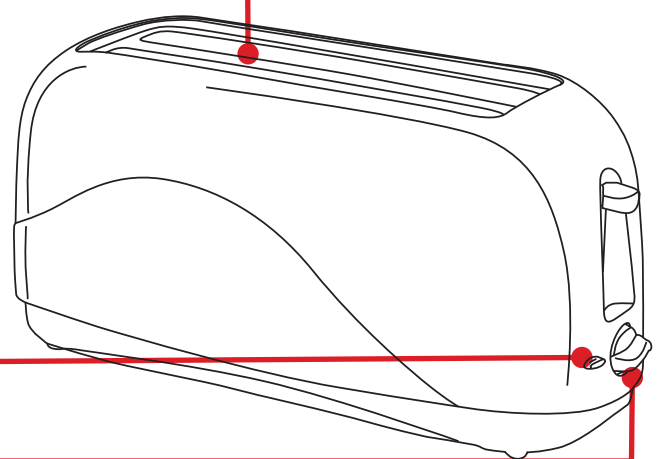

2 YEAR GUARANTEE